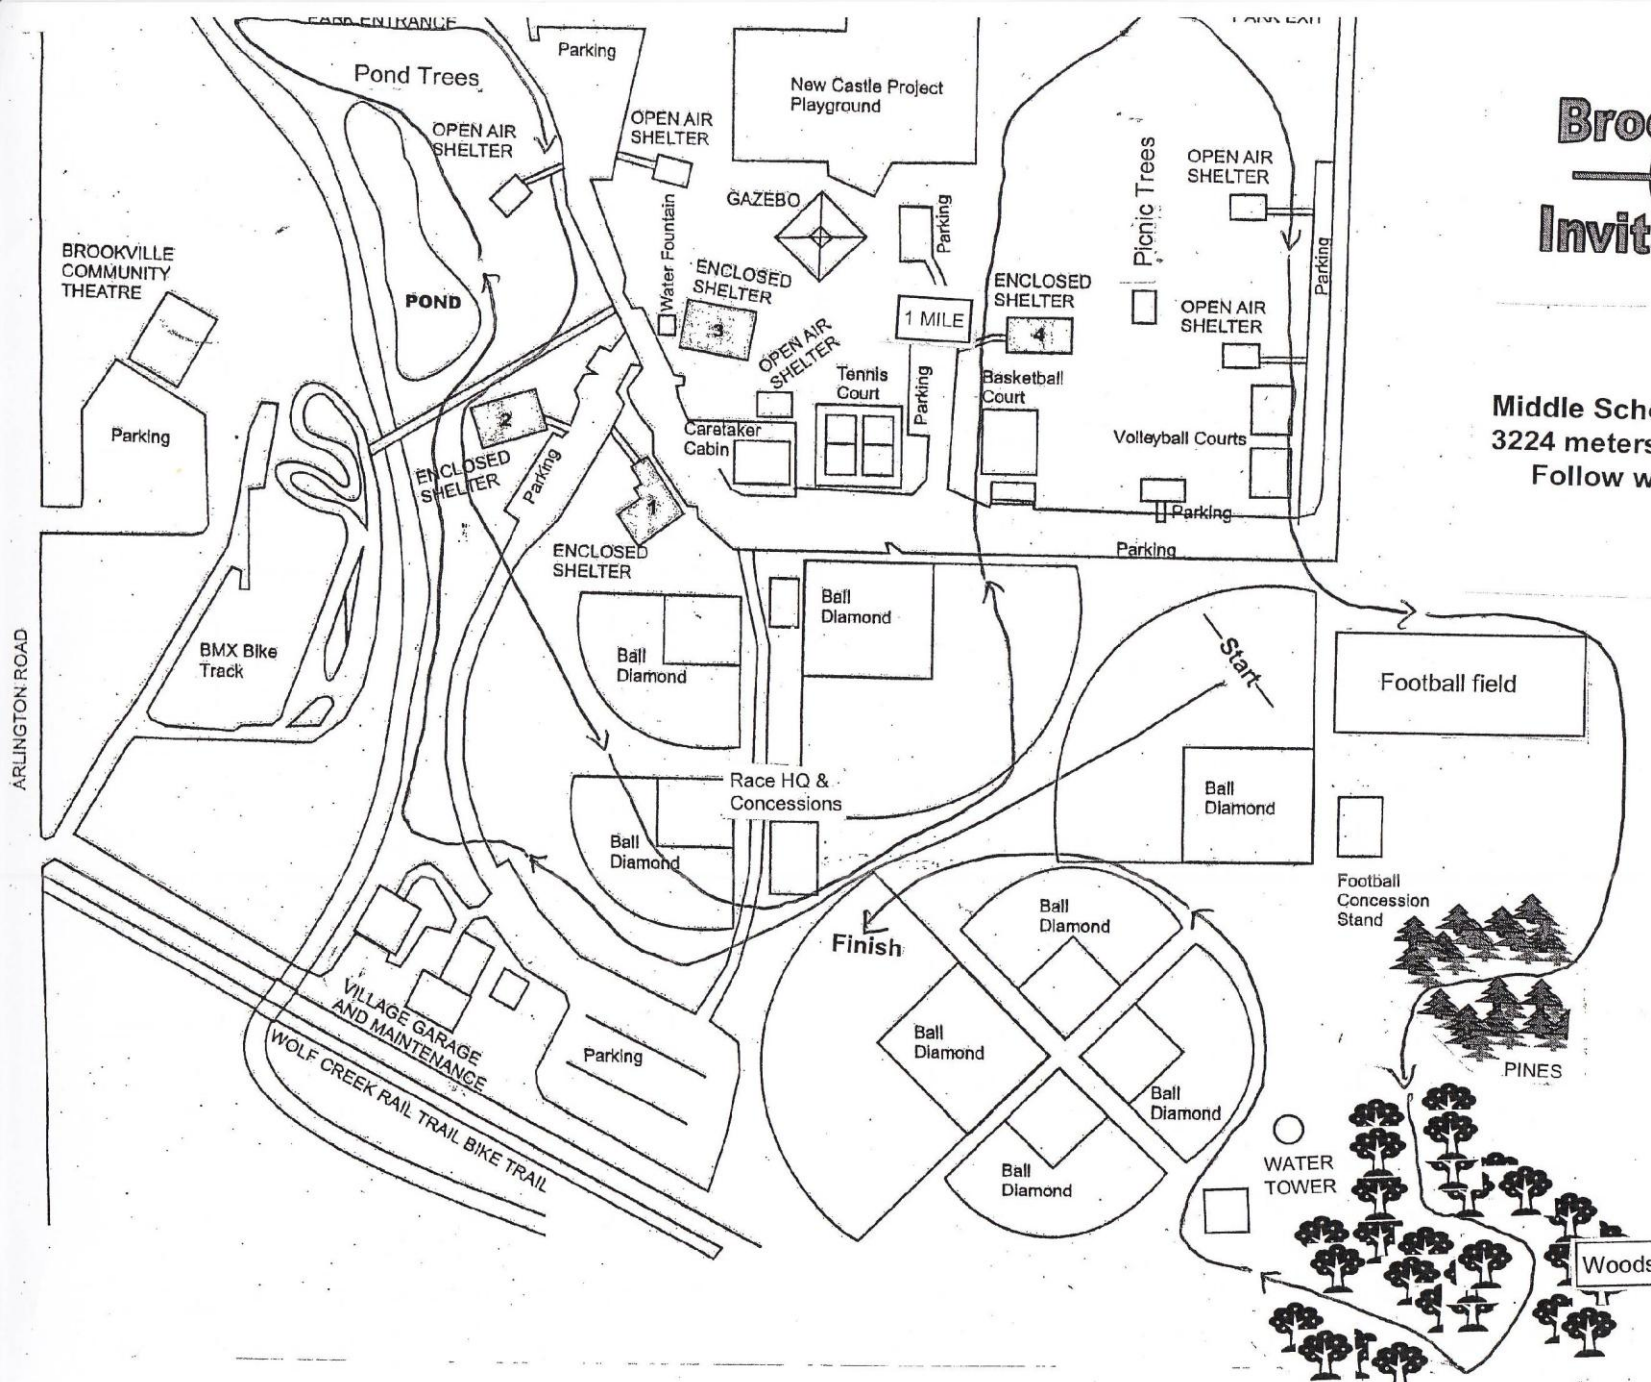

# Brookville CC Invitational

High School Course  
5000 meters  
Follow the white line

# Brookville CC Invitational

Middle School Course  
3224 meters (2.019 miles)  
Follow white line

I-70↑

4-6  
Course  
≈ 1500 meters

White Line →

Yellow Line →

White Line ↓

I-70

Ball  
Diamond

Ball  
Diamond

Ball  
Diamond

Ball  
Diamond

Football  
Concession  
Stand

PINES

WATER  
TOWER

Woods

VILLAGE GARAGE  
AND MAINTENANCE

WOLF CREEK RAIL TRAIL BIKE TRAIL

ARLINGTON ROAD

*K-3 course  
= 800 meters  
(1/2 mile)*

*White Line*

*Yellow Line*