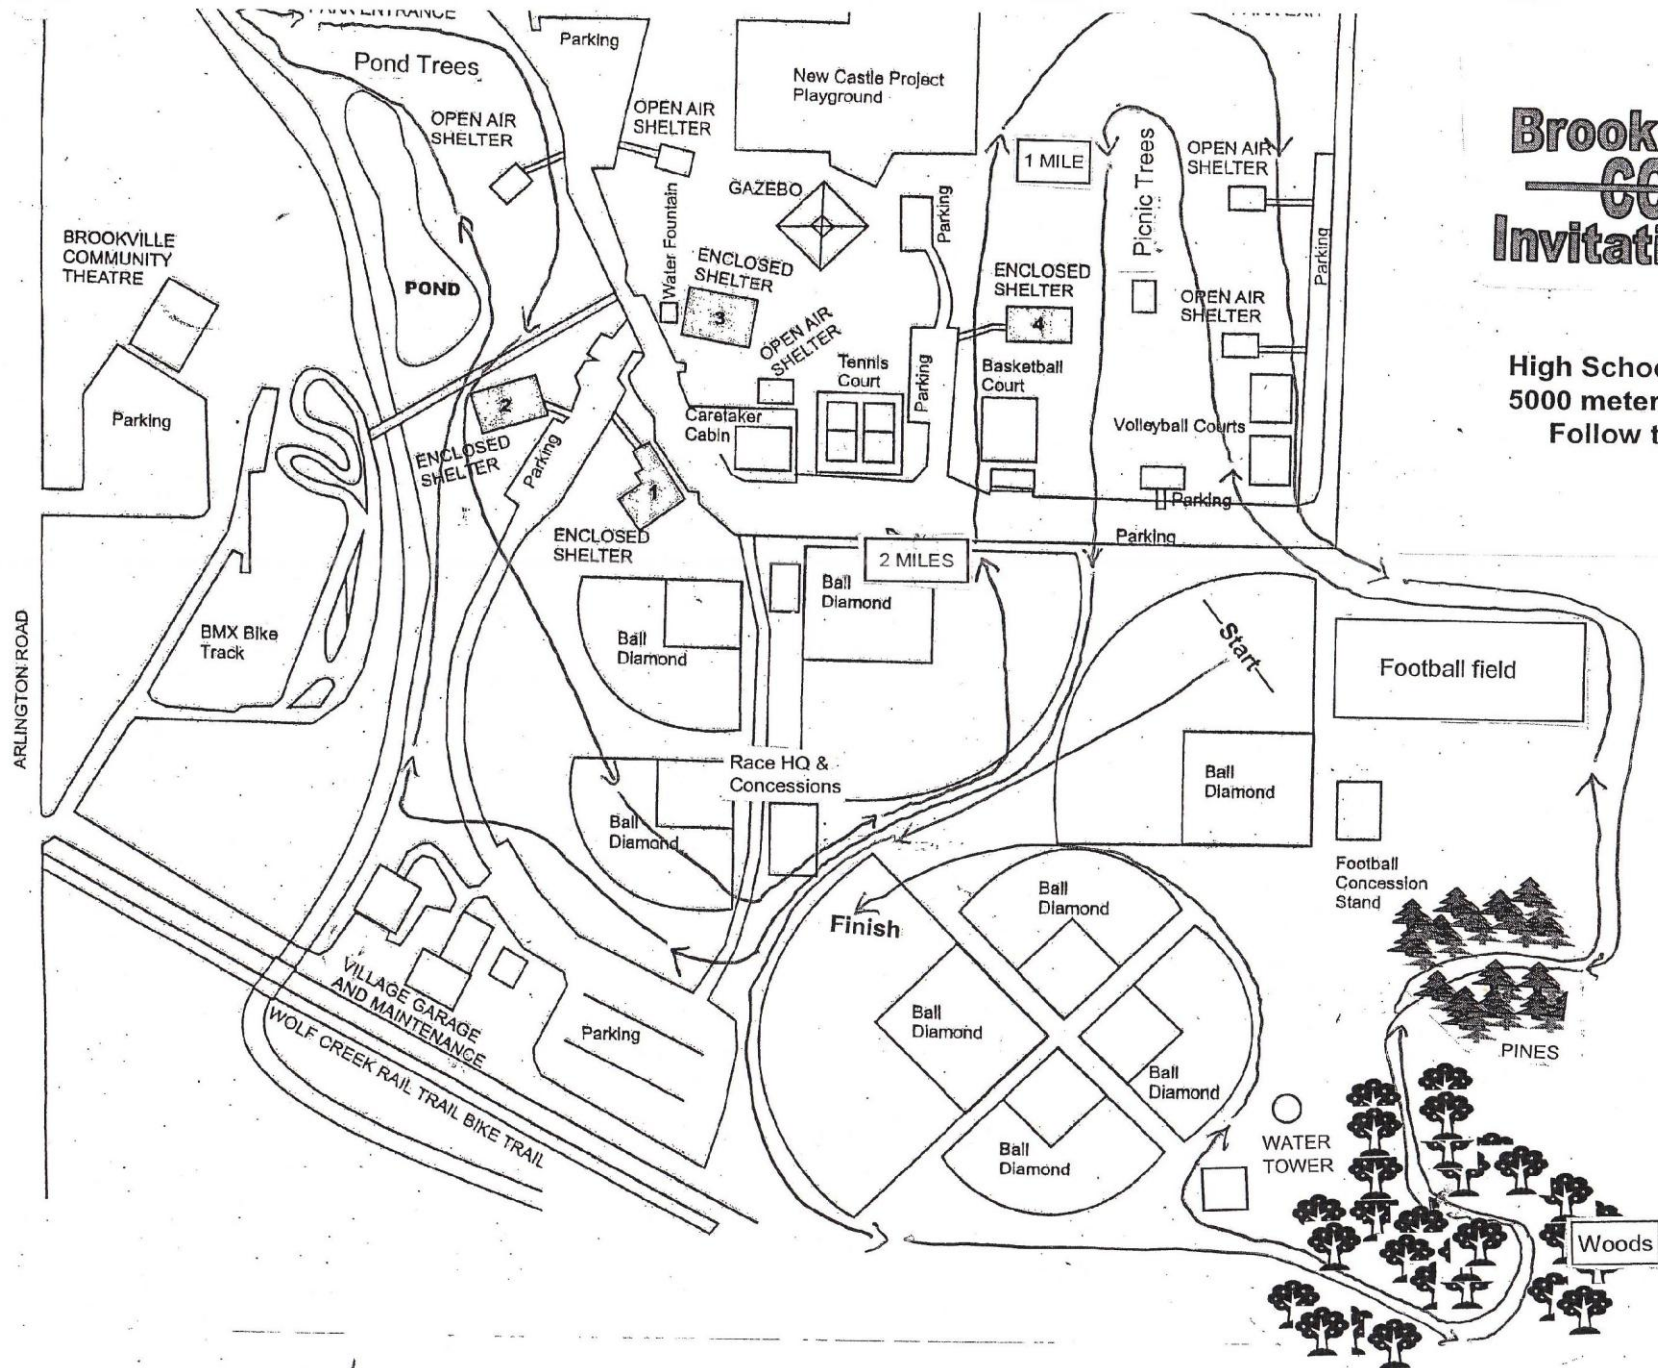

# Brookville CC Invitational

High School Course  
5000 meters  
Follow the white line

# Brookville CC Invitational

Middle School Course  
3224 meters (2.019 miles)  
Follow white line

I-70↑

4-6  
Course  
≈ 1500 meters

White Line →

Yellow Line →

White Line ↓

I-70

Ball  
Diamond

Ball  
Diamond

Ball  
Diamond

Ball  
Diamond

Football  
Concession  
Stand

PINES

WATER  
TOWER

Woods

VILLAGE GARAGE  
AND MAINTENANCE

WOLF CREEK RAIL TRAIL BIKE TRAIL

ARLINGTON ROAD

*K-3 course  
= 800 meters  
(1/2 mile)*

*White Line*

*Yellow Line*