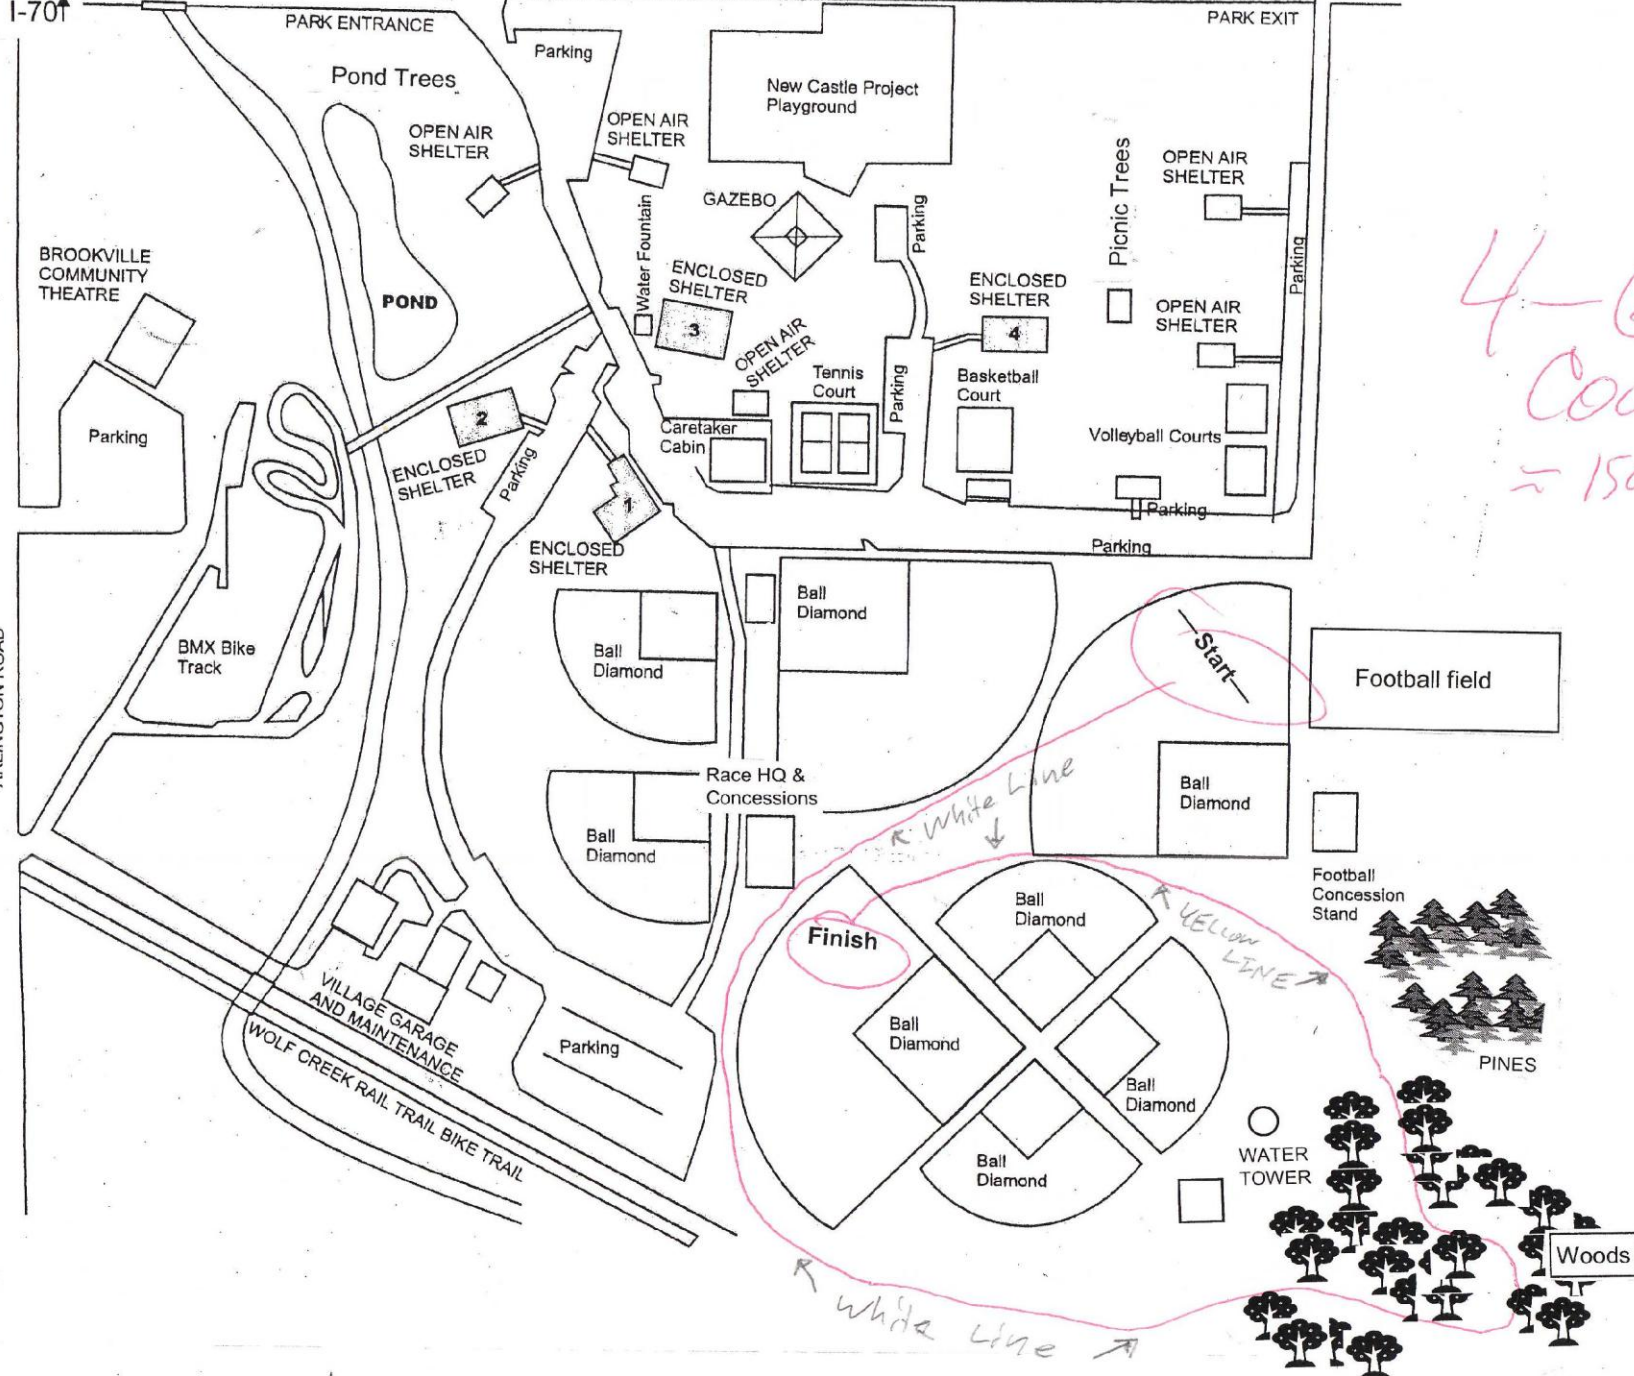

# Brookville CC Invitational

High School Course  
5000 meters  
Follow the white line

# Brookville CC Invitational

Middle School Course  
3224 meters (2.019 miles)  
Follow white line

I-70↑

4-6  
Course  
≈ 1500 meters

White Line →

Yellow Line →

White Line ↓

I-70

Ball  
Diamond

Ball  
Diamond

Ball  
Diamond

Ball  
Diamond

Football  
Concession  
Stand

PINES

WATER  
TOWER

Woods

VILLAGE GARAGE  
AND MAINTENANCE

WOLF CREEK RAIL TRAIL BIKE TRAIL

ARLINGTON ROAD

*K-3 course  
= 800 meters  
(1/2 mile)*

*White Line*

*Yellow Line*